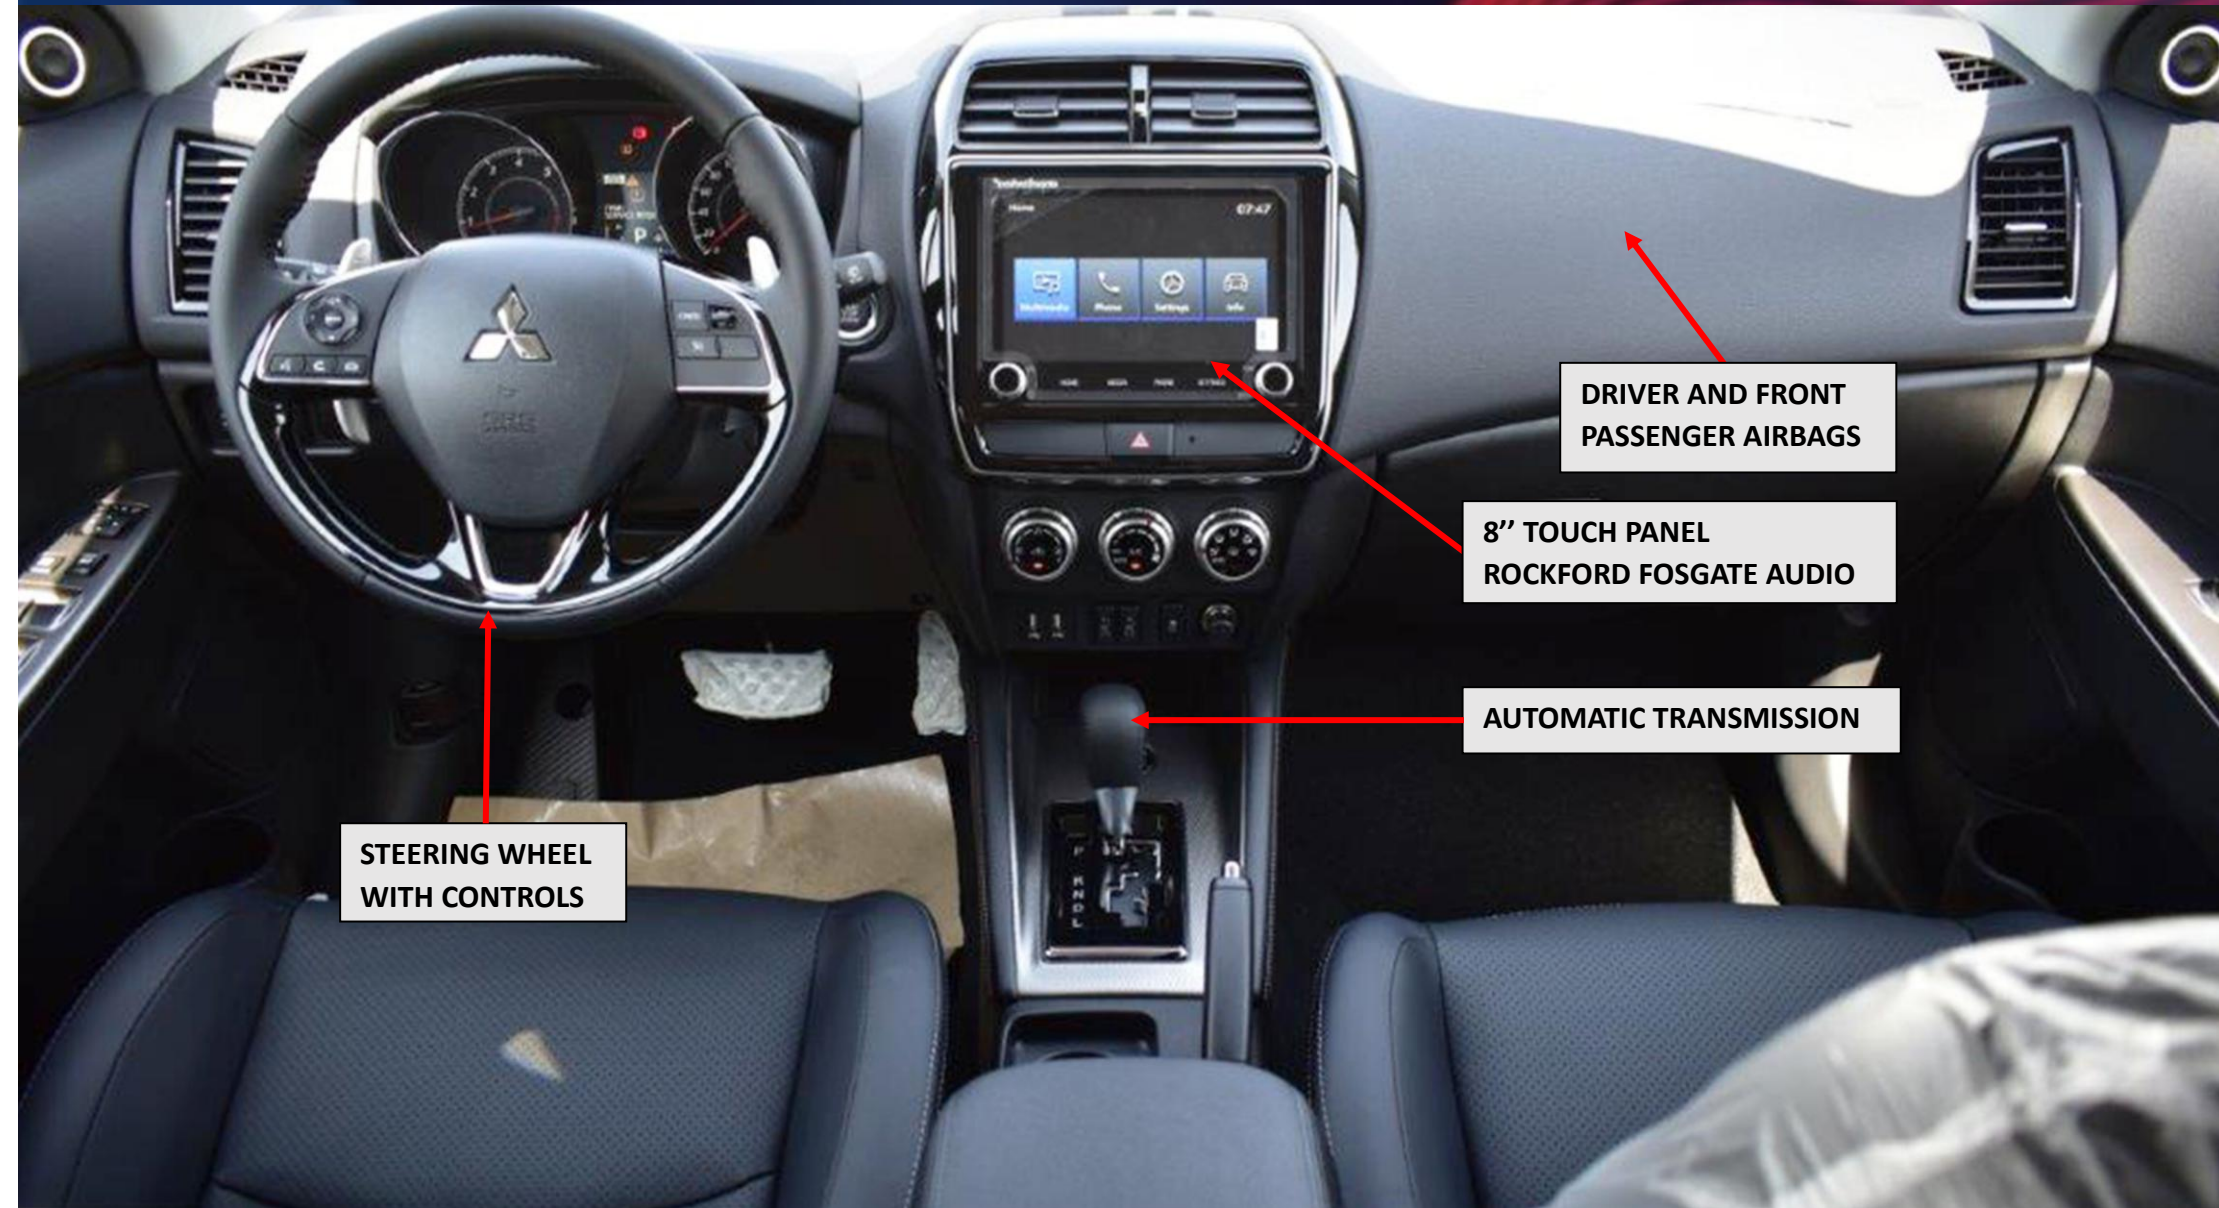

✉ info@blitzmotorsuae.com

☎ +971 - 544400938

SAHARA MOTORS GROUP

**STEERING WHEEL
WITH CONTROLS**

**8" TOUCH PANEL
ROCKFORD FOSGATE AUDIO**

AUTOMATIC TRANSMISSION

**DRIVER AND FRONT
PASSENGER AIRBAGS**

Sahara Motors (Head Office)